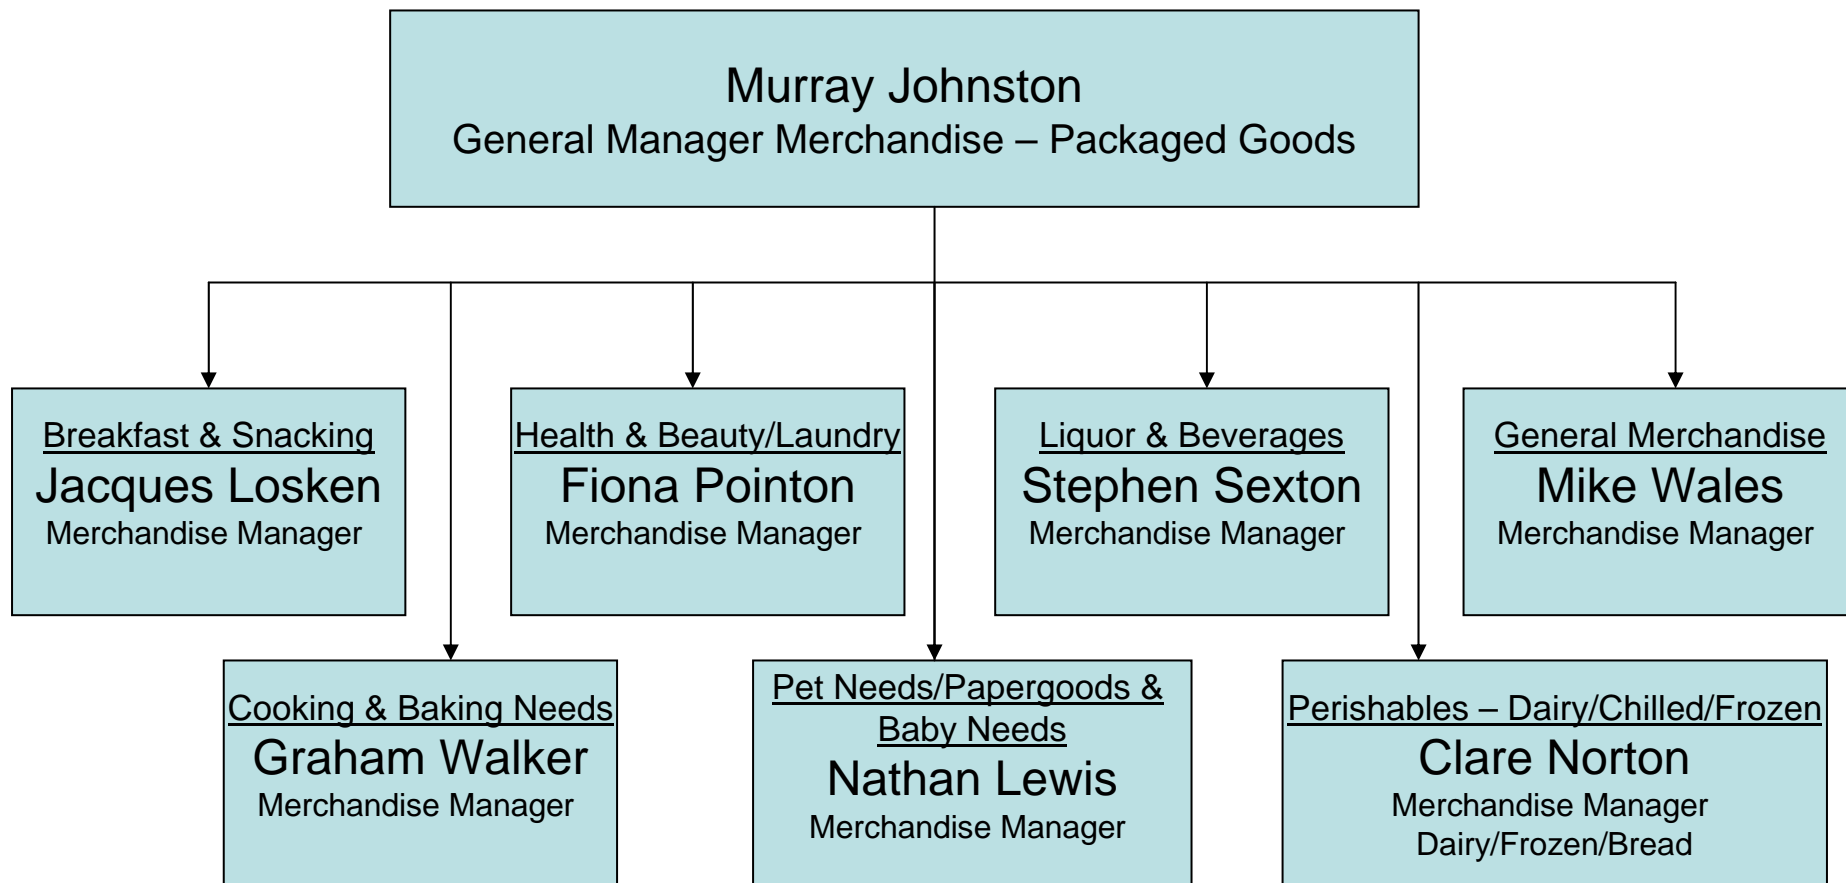

Merchandise Packaged Goods Business Teams

PROGRESSIVE

Breakfast & Snacking

JACQUES LOSKEN

(09) 275 2630 Jacques.Losken@progressive.co.nz

EVE DHAR

Category Manager Ranging

- Confectionery
- Spreads